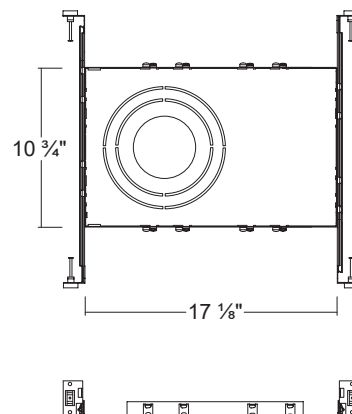

LRP60
6" Mounting Plate / Round

With Hanger Bar / without J-Box

LRPHB-60
Mounting Plate / Round /
for 2, 3, 4, 6 inch

LRPHB-80
Mounting Plate / Round /
for 4, 6, 8 inch

With Hanger Bar & J-Box

LRPJB-60
Mounting Plate / Round /
for 2, 3, 4, 6 inch

LRPJB-80
Mounting Plate / Round /
for 4, 6, 8 inch