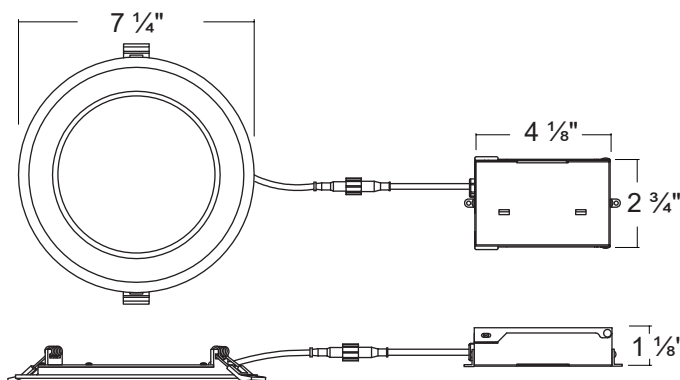

(all values at 25°C without a dimming control in circuit)

LSKT622

6" Round Panel LED

DIMENSIONS

PRODUCT CODES

Model NO.	Description
LSKT622W	6" LED Round Panel / White
LSKT622B	6" LED Round Panel / Black
LSKT622SN	6" LED Round Panel / Satin Nickel
LSKT622BZ	6" LED Round Panel / Bronze