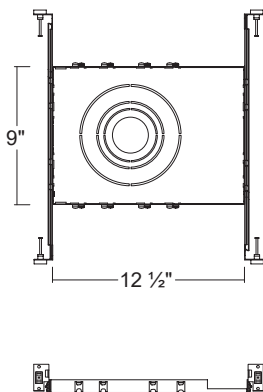

Project: _____

Fixture Type: _____

Location: _____

Contact/Phone: _____

LSKT622

6" Round Panel LED

NEW CONSTRUCTION MOUNTING PLATE

Mounting Plate (without Hanger Bar)

LRP60
6" Mounting Plate / Round

With Hanger Bar / without J-Box

LRPHB-60
Mounting Plate / Round /
for 2, 3, 4, 6 inch

LRPHB-80
Mounting Plate / Round /
for 4, 6, 8 inch

With Hanger Bar & J-Box

LRPJB-60
Mounting Plate / Round /
for 2, 3, 4, 6 inch

LRPJB-80
Mounting Plate / Round /
for 4, 6, 8 inch