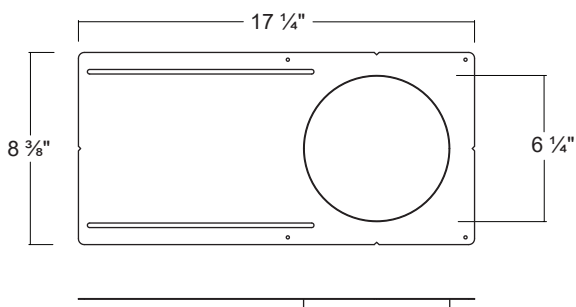

LRP60
6" Mounting Plate / Round

With Hanger Bar / without J-Box

LRPHB-60
Mounting Plate / Round /
for 2, 3, 4, 6 inch

LRPHB-80
Mounting Plate / Round /
for 4, 6, 8 inch

With Hanger Bar & J-Box

LRPJB-60
Mounting Plate / Round /
for 2, 3, 4, 6 inch