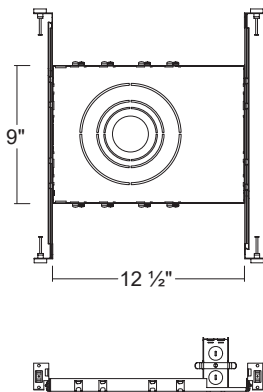

Project: _____

Fixture Type: _____

Location: _____

Contact/Phone: _____

LSKT622

6" Round Panel LED

NEW CONSTRUCTION MOUNTING PLATE

Mounting Plate (without Hanger Bar)

LRP60
6" Mounting Plate / Round

With Hanger Bar / without J-Box

LRPHB-60
Mounting Plate / Round /
for 2, 3, 4, 6 inch

LRPHB-80
Mounting Plate / Round /
for 4, 6, 8 inch

With Hanger Bar & J-Box

LRPJB-60
Mounting Plate / Round /
for 2, 3, 4, 6 inch

LRPJB-80
Mounting Plate / Round /
for 4, 6, 8 inch